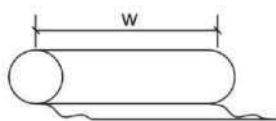

> 友谊 - 双星花 YOUUYI

基色由三种和谐的颜色组成，添加鲜明的颗粒花点
适用于极高负荷环境的橡胶地板卷材
3 color blended in the base and embedded with colorful chips
Rubber roll floor covering for heavy traffic areas

▶ 尺寸 / 规格

Dimensions

● **T** 厚度Thickness:
2.0mm-4.0mm

产品尺寸Size:

● **W** 宽度Width: 1000mm-1220mm

● **L** 长度Length: 12000mm-15000mm

▶ 包装形式与重量 Packing And Weight

- 包装材质: 多层复合牛皮纸 Packing material: Laminated kraft paper
- 单位重量Unit weight: 3.8kg/sqm (2.0mm)

▶ 产品特性 Characteristic